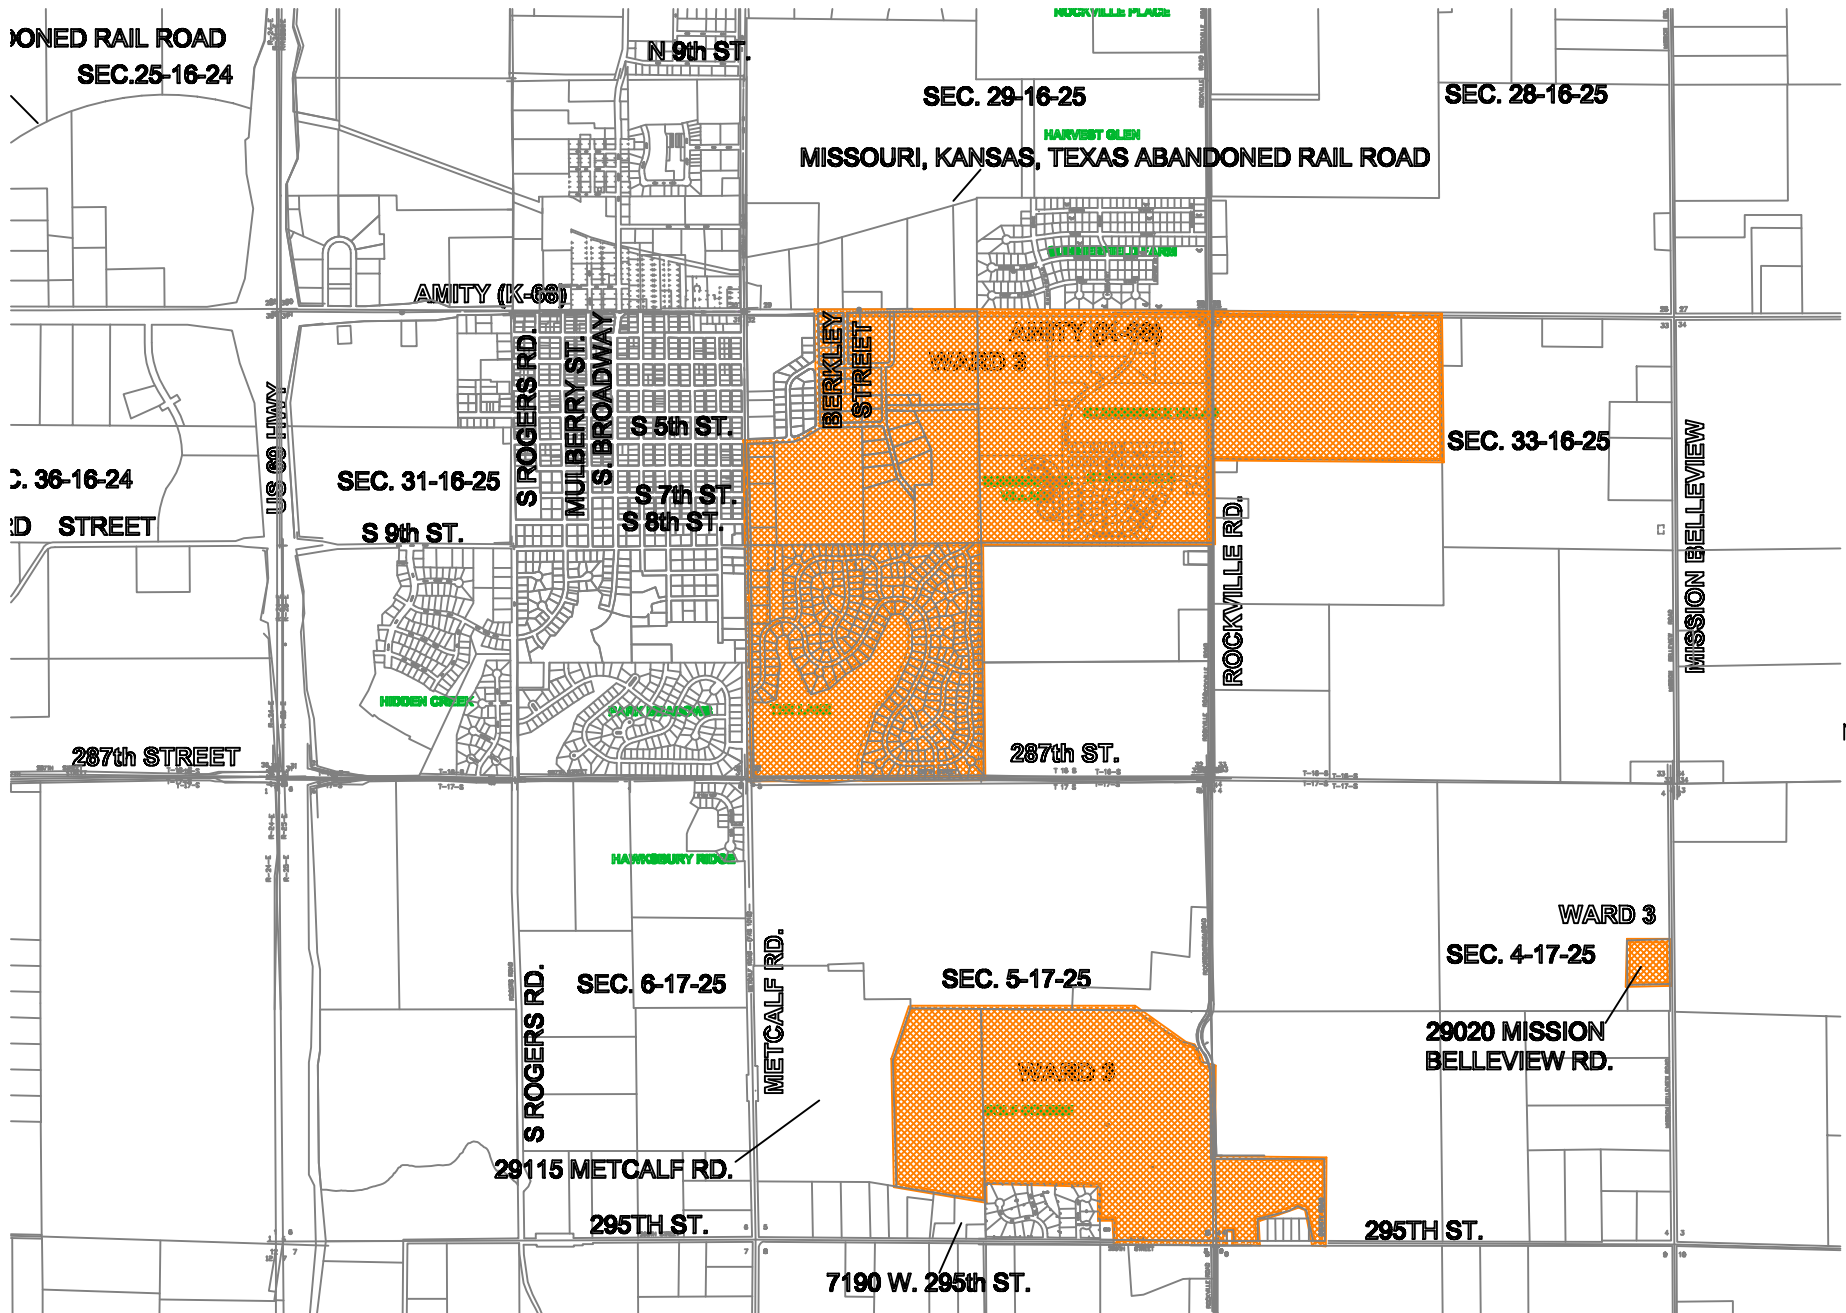

CITY OF LOUISBURG WARD 3

NO SCALE