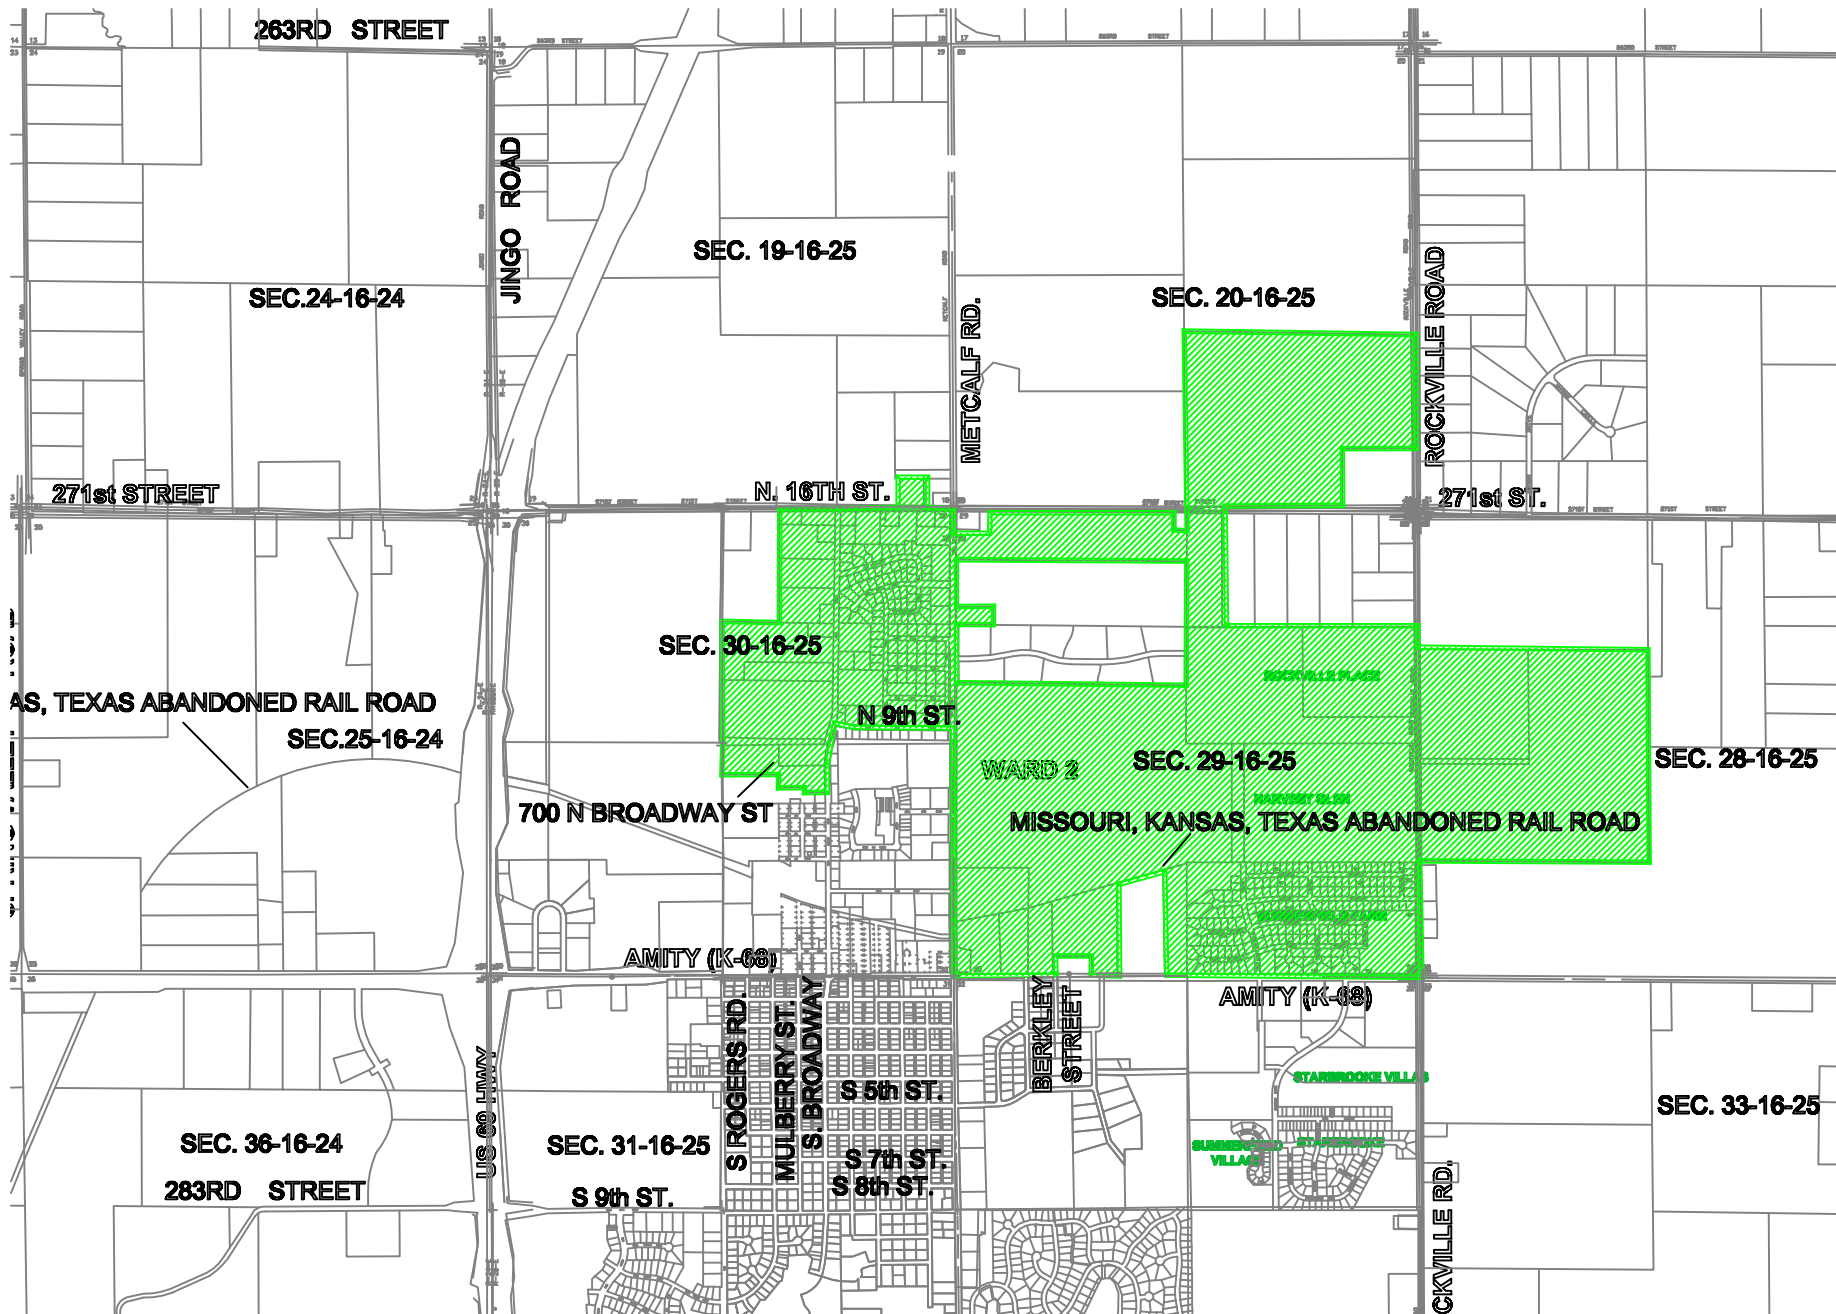

# CITY OF LOUISBURG WARD 2

NO SCALE