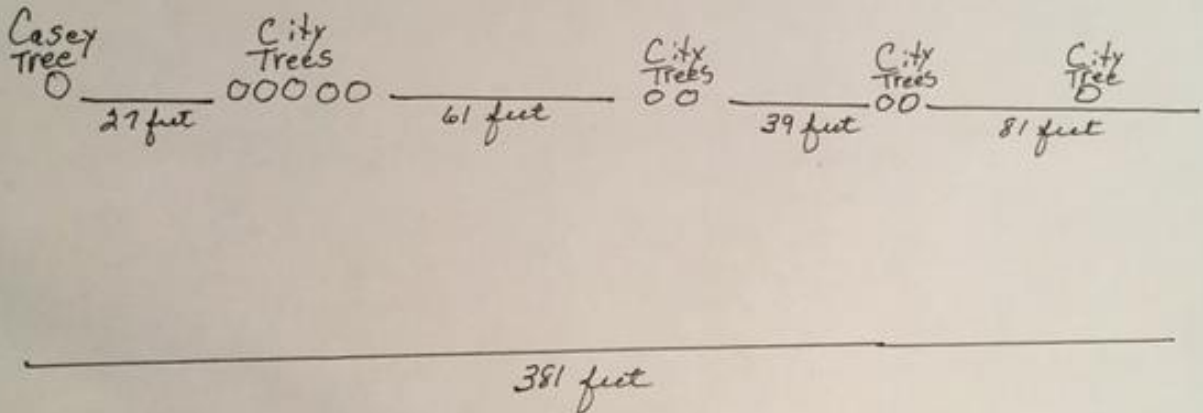

SPECIAL CALL FOX HALL/CEMETERY MEETING

5 p.m., Monday, July 12, 2023

City Hall

1. Discuss the attached proposal provided by Mary Knecht, who had previously requested the Fox Hall/Cemetery Board to consider adding screening on the west side of the cemetery between the cemetery and the commercial district to the west.
2. Adjourn

Information from Mary Knecht

6-14-23

Louisburg Cemetery west side

- 1) There are 10 city trees remaining on west side cemetery
 - 2) Measurements between existing trees is 208 feet compared to black fencing on south side of 192 feet
- Sent by Mary Knecht