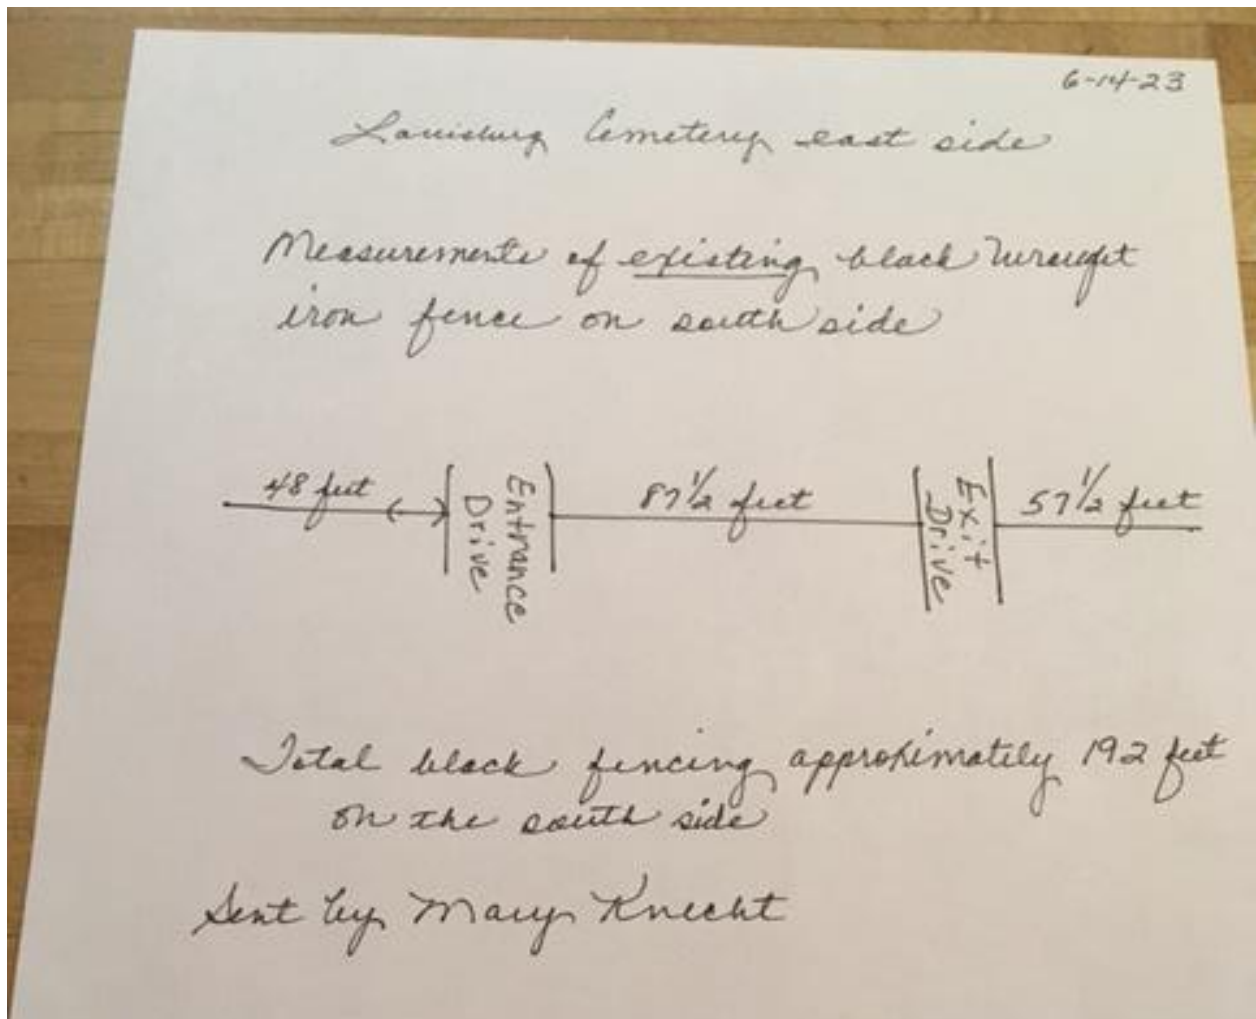

SPECIAL CALL FOX HALL/CEMETERY MEETING

5 p.m., Monday, July 12, 2023

City Hall

1. Discuss the attached proposal provided by Mary Knecht, who had previously requested the Fox Hall/Cemetery Board to consider adding screening on the west side of the cemetery between the cemetery and the commercial district to the west.
2. Adjourn

Information from Mary Knecht

6-14-23

Louisburg Cemetery west side

- 1) There are 10 city trees remaining on west side cemetery
 - 2) Measurements between existing trees is 208 feet compared to black fencing on south side of 192 feet
- Sent by Mary Knecht